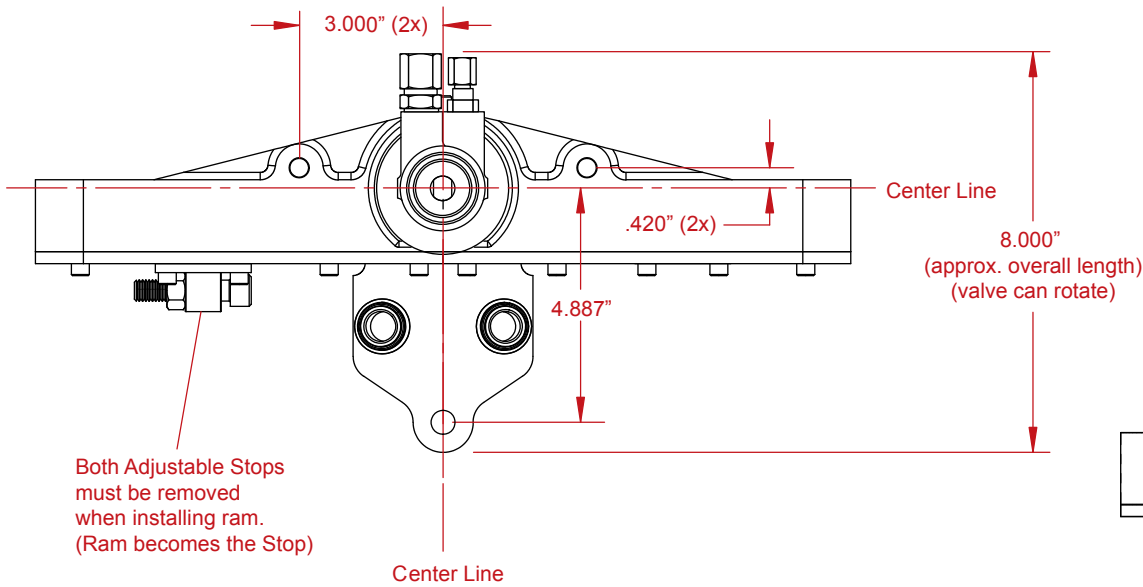

Diablo Power Rack (Part #121) - 1.5:1 Ratio

For Technical Assistance Call:
 (619) 561-7764
www.howepower.com
 12476 Julian Ave.
 Lakeside, CA 92040