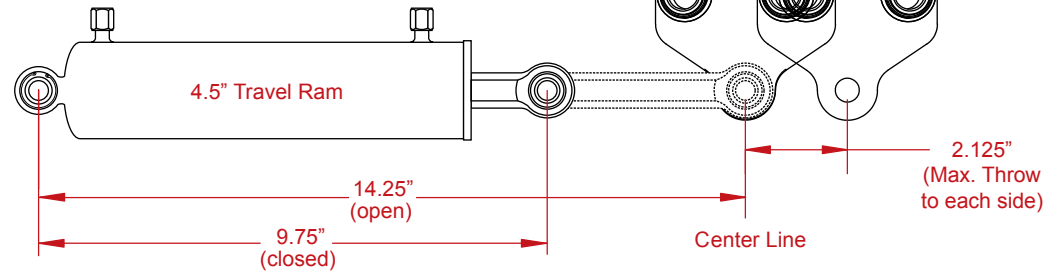

Diablo Power Rack (Part #121) - 1.5:1 Ratio

For Technical Assistance Call:
 (619) 561-7764
www.howepower.com
 12476 Julian Ave.
 Lakeside, CA 92040