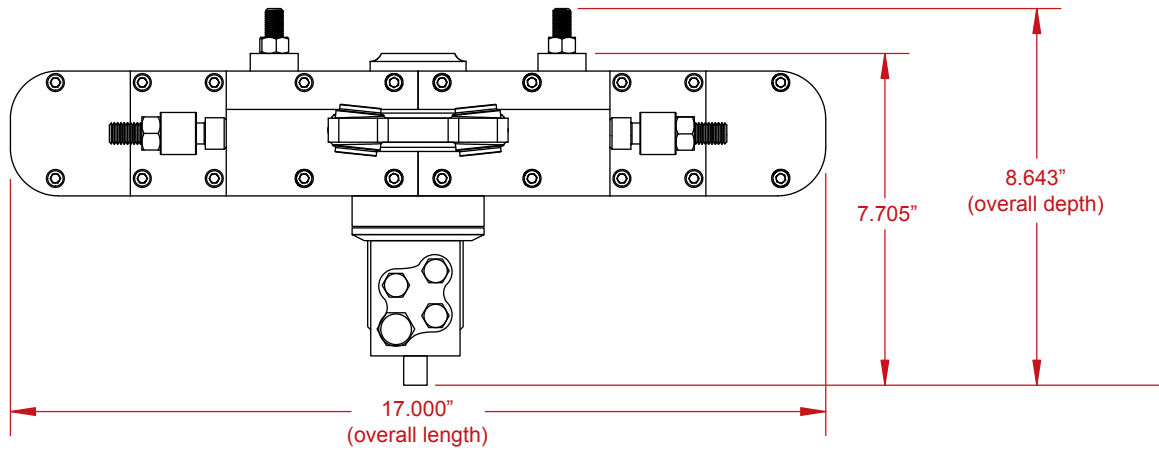

Diablo Power Rack (Part #121) - 1.5:1 Ratio

For Technical Assistance Call:
 (619) 561-7764
www.howepower.com
 12476 Julian Ave.
 Lakeside, CA 92040